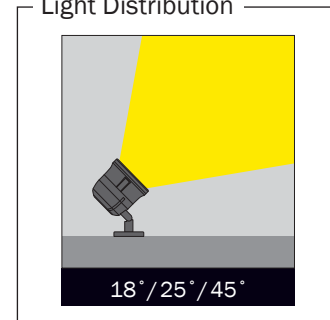

- Pluto floodlight range offers advanced technical solution and unique design. Connecting cable and safety plug for portable installation. The used Led technique offers durability and optimal light output with low power consumption.
- Pluto range designed with optics that guarantee maximum light control. Symmetric narrow beam distribution from high intensity spot illumination to wide beam distribution offers flexibility.
- The body is protected by a special antioxidizing treatment for a higher resistance against aggressive agents. Salt spray test being applied to ensure stability of finishing.

Dimensions

Light Distribution

Pluto-XL / [LGT.110.100](#)

Order Code /	Led Type	System Power	mA	No. of Leds	Lumen Tc=60°	Kelvin / Color
LGT.110.100.01	Power Led	60W	700mA	27	6740	2700K
LGT.110.100.02	Power Led	60W	700mA	27	6875	3000K
LGT.110.100.03	Power Led	60W	700mA	27	7015	3500K
LGT.110.100.04	Power Led	60W	700mA	27	7160	4000K
LGT.110.100.05	Power Led	60W	700mA	27	7375	6000K
LGT.110.100.06	Power Led	67W	700mA	27	3100	Red
LGT.110.100.07	Power Led	64W	700mA	27	3890	Green
LGT.110.100.08	Power Led	61W	700mA	27	2020	Blue
LGT.110.100.09	Power Led	47W	700mA	27	1820	Amber