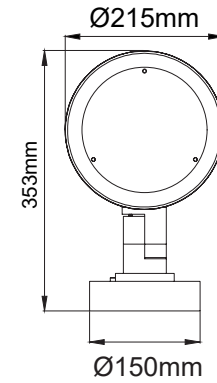

Dimensions

Light Distribution

Pluto-XL / [LGT.110.100](#)

Order Code /	Led Type	System Power	mA	No. of Leds	Lumen Tc=60°	Kelvin / Color
LGT.110.100.01	Power Led	60W	700mA	27	6740	2700K
LGT.110.100.02	Power Led	60W	700mA	27	6875	3000K
LGT.110.100.03	Power Led	60W	700mA	27	7015	3500K
LGT.110.100.04	Power Led	60W	700mA	27	7160	4000K
LGT.110.100.05	Power Led	60W	700mA	27	7375	6000K
LGT.110.100.06	Power Led	67W	700mA	27	3100	Red
LGT.110.100.07	Power Led	64W	700mA	27	3890	Green
LGT.110.100.08	Power Led	61W	700mA	27	2020	Blue
LGT.110.100.09	Power Led	47W	700mA	27	1820	Amber