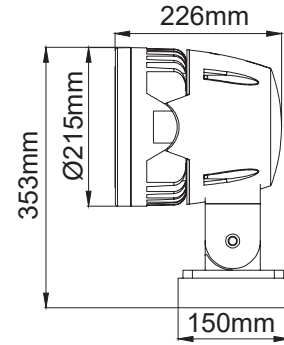

Dimensions

Light Distribution

Pluto-XL / [LGT.110.100](#)

Order Code /	Led Type	System Power	mA	No. of Leds	Lumen Tc=60°	Kelvin / Color
LGT.110.100.01	Power Led	60W	700mA	27	6740	2700K
LGT.110.100.02	Power Led	60W	700mA	27	6875	3000K
LGT.110.100.03	Power Led	60W	700mA	27	7015	3500K
LGT.110.100.04	Power Led	60W	700mA	27	7160	4000K
LGT.110.100.05	Power Led	60W	700mA	27	7375	6000K
LGT.110.100.06	Power Led	67W	700mA	27	3100	Red
LGT.110.100.07	Power Led	64W	700mA	27	3890	Green
LGT.110.100.08	Power Led	61W	700mA	27	2020	Blue
LGT.110.100.09	Power Led	47W	700mA	27	1820	Amber