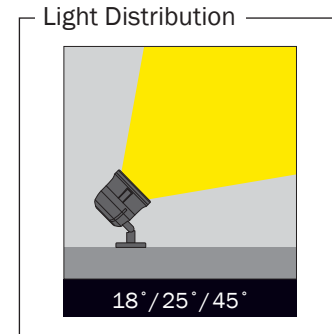

- Pluto floodlight range offers advanced technical solution and unique design. Connecting cable and safety plug for portable installation. The used Led technique offers durability and optimal light output with low power consumption.
- Pluto range designed with optics that guarantee maximum light control. Symmetric narrow beam distribution from high intensity spot illumination to wide beam distribution offers flexibility.
- The body is protected by a special antioxidizing treatment for a higher resistance against aggressive agents. Salt spray test being applied to ensure stability of finishing.

### Dimensions

Pluto-L / [LGT.110.100](#)

Order Code /	Led Type	System Power	mA	No. of Leds	Lumen Tc=60°	Kelvin / Color
LGT.110.100.10	Power Led	36W	600mA	18	4165	2700K
LGT.110.100.11	Power Led	36W	600mA	18	4250	3000K
LGT.110.100.12	Power Led	36W	600mA	18	4335	3500K
LGT.110.100.13	Power Led	36W	600mA	18	4425	4000K
LGT.110.100.14	Power Led	36W	600mA	18	4555	6000K
LGT.110.100.15	Power Led	28W	600mA	18	1890	Red
LGT.110.100.16	Power Led	41W	600mA	18	2385	Green
LGT.110.100.17	Power Led	37W	600mA	18	1080	Blue
LGT.110.100.18	Power Led	28W	600mA	18	1110	Amber