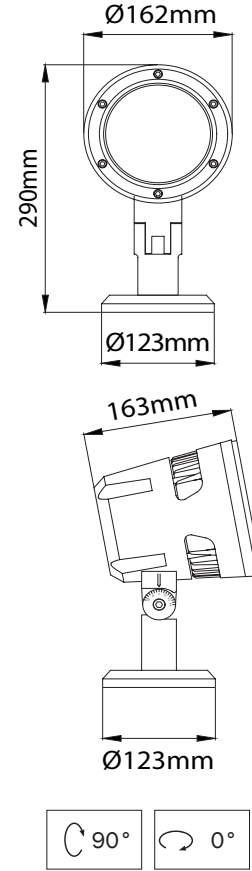

- Pluto floodlight range offers advanced technical solution and unique design. Connecting cable and safety plug for portable installation. The used Led technique offers durability and optimal light output with low power consumption.
- Pluto range designed with optics that guarantee maximum light control. Symmetric narrow beam distribution from high intensity spot illumination to wide beam distribution offers flexibility.
- The body is protected by a special antioxidizing treatment for a higher resistance against aggressive agents. Salt spray test being applied to ensure stability of finishing.

### Dimensions

Pluto-L / [LGT.110.100](#)

Order Code /	Led Type	System Power	mA	No. of Leds	Lumen Tc=60°	Kelvin / Color
LGT.110.100.10	Power Led	36W	600mA	18	4165	2700K
LGT.110.100.11	Power Led	36W	600mA	18	4250	3000K
LGT.110.100.12	Power Led	36W	600mA	18	4335	3500K
LGT.110.100.13	Power Led	36W	600mA	18	4425	4000K
LGT.110.100.14	Power Led	36W	600mA	18	4555	6000K
LGT.110.100.15	Power Led	28W	600mA	18	1890	Red
LGT.110.100.16	Power Led	41W	600mA	18	2385	Green
LGT.110.100.17	Power Led	37W	600mA	18	1080	Blue
LGT.110.100.18	Power Led	28W	600mA	18	1110	Amber