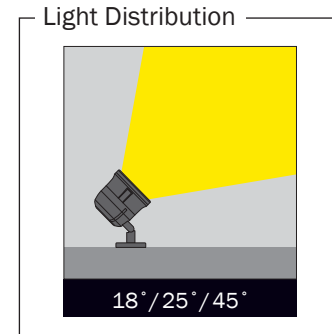

- Pluto floodlight range offers advanced technical solution and unique design. Connecting cable and safety plug for portable installation. The used Led technique offers durability and optimal light output with low power consumption.
- Pluto range designed with optics that guarantee maximum light control. Symmetric narrow beam distribution from high intensity spot illumination to wide beam distribution offers flexibility.
- The body is protected by a special antioxidizing treatment for a higher resistance against aggressive agents. Salt spray test being applied to ensure stability of finishing.

### Dimensions

### Pluto-M / [LGT.110.100](#)

Order Code /	Led Type	System Power	mA	No. of Leds	Lumen Tc=60°	Kelvin / Color
LGT.110.100.20	Power Led	22W	700mA	9	2545	2700K
LGT.110.100.21	Power Led	22W	700mA	9	2595	3000K
LGT.110.100.22	Power Led	22W	700mA	9	2650	3500K
LGT.110.100.23	Power Led	22W	700mA	9	2703	4000K
LGT.110.100.24	Power Led	22W	700mA	9	2785	6000K
LGT.110.100.25	Power Led	17,50W	700mA	9	2100	Red
LGT.110.100.26	Power Led	24W	700mA	9	2645	Green
LGT.110.100.27	Power Led	23W	700mA	9	1200	Blue
LGT.110.100.28	Power Led	17,50W	700mA	9	1235	Amber