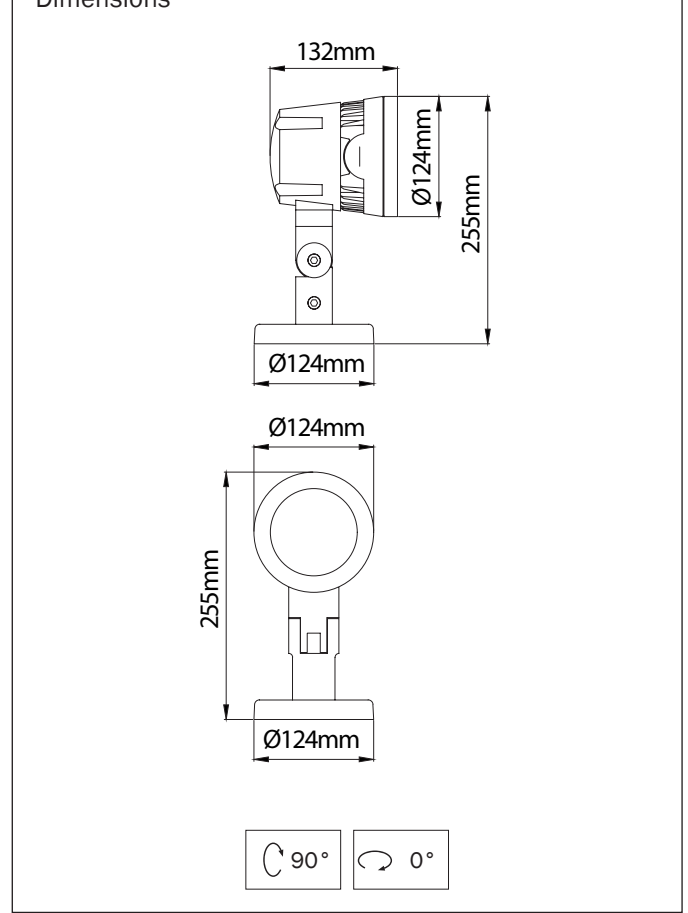

- Pluto floodlight range offers advanced technical solution and unique design. Connecting cable and safety plug for portable installation. The used Led technique offers durability and optimal light output with low power consumption.
- Pluto range designed with optics that guarantee maximum light control. Symmetric narrow beam distribution from high intensity spot illumination to wide beam distribution offers flexibility.
- The body is protected by a special antioxidizing treatment for a higher resistance against aggressive agents. Salt spray test being applied to ensure stability of finishing.

### Dimensions

### Pluto-M / [LGT.110.100](#)

Order Code /	Led Type	System Power	mA	No. of Leds	Lumen Tc=60°	Kelvin / Color
LGT.110.100.20	Power Led	22W	700mA	9	2545	2700K
LGT.110.100.21	Power Led	22W	700mA	9	2595	3000K
LGT.110.100.22	Power Led	22W	700mA	9	2650	3500K
LGT.110.100.23	Power Led	22W	700mA	9	2703	4000K
LGT.110.100.24	Power Led	22W	700mA	9	2785	6000K
LGT.110.100.25	Power Led	17,50W	700mA	9	2100	Red
LGT.110.100.26	Power Led	24W	700mA	9	2645	Green
LGT.110.100.27	Power Led	23W	700mA	9	1200	Blue
LGT.110.100.28	Power Led	17,50W	700mA	9	1235	Amber