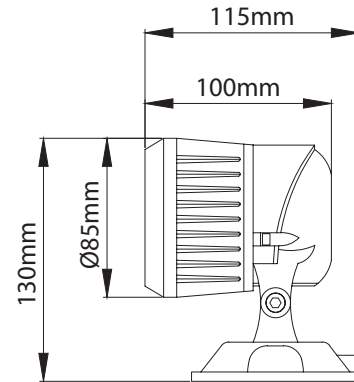

- Pluto floodlight range offers advanced technical solution and unique design. Connecting cable and safety plug for portable installation. The used Led technique offers durability and optimal light output with low power consumption.
- Pluto range designed with optics that guarantee maximum light control. Symmetric narrow beam distribution from high intensity spot illumination to wide beam distribution offers flexibility.
- The body is protected by a special antioxidizing treatment for a higher resistance against aggressive agents. Salt spray test being applied to ensure stability of finishing.

Dimensions

Light Distribution

Pluto-S / [LGT.110.100](#)

Order Code /	Led Type	System Power	mA	No. of Leds	Lumen Tc=60°	Kelvin / Color
LGT.110.100.30	Power Led	5W	700mA	3	541	2700K
LGT.110.100.31	Power Led	5W	700mA	3	552	3000K
LGT.110.100.32	Power Led	5W	700mA	3	563	3500K
LGT.110.100.33	Power Led	5W	700mA	3	575	4000K
LGT.110.100.34	Power Led	5W	700mA	3	592	6000K
LGT.110.100.35	Power Led	4,50W	700mA	3	465	Red
LGT.110.100.36	Power Led	5,75W	700mA	3	580	Green
LGT.110.100.37	Power Led	5,50W	700mA	3	265	Blue
LGT.110.100.38	Power Led	4,50W	700mA	3	273	Amber