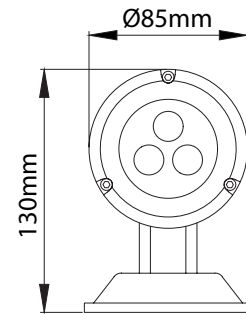

- Pluto floodlight range offers advanced technical solution and unique design. Connecting cable and safety plug for portable installation. The used Led technique offers durability and optimal light output with low power consumption.
- Pluto range designed with optics that guarantee maximum light control. Symmetric narrow beam distribution from high intensity spot illumination to wide beam distribution offers flexibility.
- The body is protected by a special antioxidizing treatment for a higher resistance against aggressive agents. Salt spray test being applied to ensure stability of finishing.

Dimensions

Light Distribution

Pluto-S / [LGT.110.100](#)

Order Code /	Led Type	System Power	mA	No. of Leds	Lumen Tc=60°	Kelvin / Color
LGT.110.100.30	Power Led	5W	700mA	3	541	2700K
LGT.110.100.31	Power Led	5W	700mA	3	552	3000K
LGT.110.100.32	Power Led	5W	700mA	3	563	3500K
LGT.110.100.33	Power Led	5W	700mA	3	575	4000K
LGT.110.100.34	Power Led	5W	700mA	3	592	6000K
LGT.110.100.35	Power Led	4,50W	700mA	3	465	Red
LGT.110.100.36	Power Led	5,75W	700mA	3	580	Green
LGT.110.100.37	Power Led	5,50W	700mA	3	265	Blue
LGT.110.100.38	Power Led	4,50W	700mA	3	273	Amber