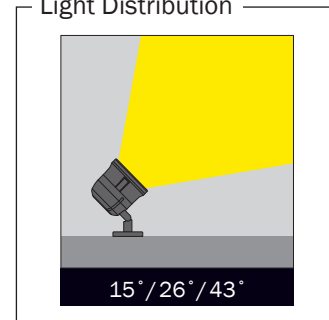

- Pluto floodlight range offers advanced technical solution and unique design. Connecting cable and safety plug for portable installation. The used Led technique offers durability and optimal light output with low power consumption.
- Pluto range designed with optics that guarantee maximum light control. Symmetric narrow beam distribution from high intensity spot illumination to wide beam distribution offers flexibility.
- The body is protected by a special antioxidizing treatment for a higher resistance against aggressive agents. Salt spray test being applied to ensure stability of finishing.

Dimensions

Light Distribution

Pluto-S / [LGT.110.100](#)

Order Code /	Led Type	System Power	mA	No. of Leds	Lumen Tc=60°	Kelvin / Color
LGT.110.100.30	Power Led	5W	700mA	3	541	2700K
LGT.110.100.31	Power Led	5W	700mA	3	552	3000K
LGT.110.100.32	Power Led	5W	700mA	3	563	3500K
LGT.110.100.33	Power Led	5W	700mA	3	575	4000K
LGT.110.100.34	Power Led	5W	700mA	3	592	6000K
LGT.110.100.35	Power Led	4,50W	700mA	3	465	Red
LGT.110.100.36	Power Led	5,75W	700mA	3	580	Green
LGT.110.100.37	Power Led	5,50W	700mA	3	265	Blue
LGT.110.100.38	Power Led	4,50W	700mA	3	273	Amber