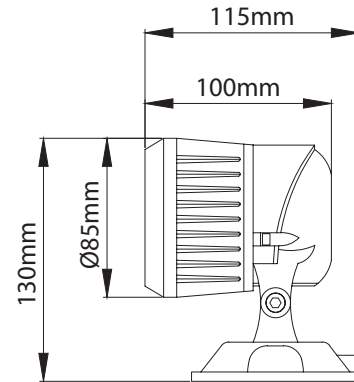

### Dimensions

### Light Distribution

Pluto-S / [LGT.110.100](#)

Order Code /	Led Type	System Power	mA	No. of Leds	Lumen Tc=60°	Kelvin / Color
LGT.110.100.30	Power Led	5W	700mA	3	541	2700K
LGT.110.100.31	Power Led	5W	700mA	3	552	3000K
LGT.110.100.32	Power Led	5W	700mA	3	563	3500K
LGT.110.100.33	Power Led	5W	700mA	3	575	4000K
LGT.110.100.34	Power Led	5W	700mA	3	592	6000K
LGT.110.100.35	Power Led	4,50W	700mA	3	465	Red
LGT.110.100.36	Power Led	5,75W	700mA	3	580	Green
LGT.110.100.37	Power Led	5,50W	700mA	3	265	Blue
LGT.110.100.38	Power Led	4,50W	700mA	3	273	Amber