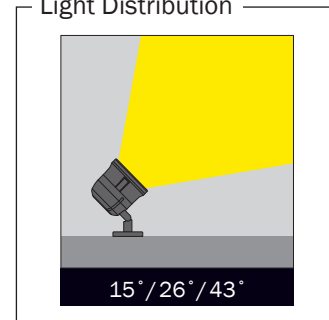

- Pluto floodlight range offers advanced technical solution and unique design. Connecting cable and safety plug for portable installation. The used Led technique offers durability and optimal light output with low power consumption.
- Pluto range designed with optics that guarantee maximum light control. Symmetric narrow beam distribution from high intensity spot illumination to wide beam distribution offers flexibility.
- The body is protected by a special antioxidizing treatment for a higher resistance against aggressive agents. Salt spray test being applied to ensure stability of finishing.

### Dimensions

### Light Distribution

Pluto-S / [LGT.110.100](#)

Order Code /	Led Type	System Power	mA	No. of Leds	Lumen Tc=60°	Kelvin / Color
LGT.110.100.30	Power Led	5W	700mA	3	541	2700K
LGT.110.100.31	Power Led	5W	700mA	3	552	3000K
LGT.110.100.32	Power Led	5W	700mA	3	563	3500K
LGT.110.100.33	Power Led	5W	700mA	3	575	4000K
LGT.110.100.34	Power Led	5W	700mA	3	592	6000K
LGT.110.100.35	Power Led	4,50W	700mA	3	465	Red
LGT.110.100.36	Power Led	5,75W	700mA	3	580	Green
LGT.110.100.37	Power Led	5,50W	700mA	3	265	Blue
LGT.110.100.38	Power Led	4,50W	700mA	3	273	Amber