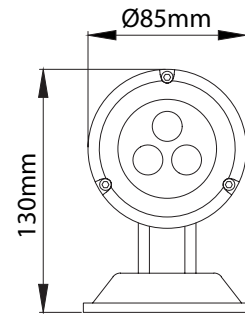

### Dimensions

### Light Distribution

Pluto-S / [LGT.110.100](#)

Order Code /	Led Type	System Power	mA	No. of Leds	Lumen Tc=60°	Kelvin / Color
LGT.110.100.30	Power Led	5W	700mA	3	541	2700K
LGT.110.100.31	Power Led	5W	700mA	3	552	3000K
LGT.110.100.32	Power Led	5W	700mA	3	563	3500K
LGT.110.100.33	Power Led	5W	700mA	3	575	4000K
LGT.110.100.34	Power Led	5W	700mA	3	592	6000K
LGT.110.100.35	Power Led	4,50W	700mA	3	465	Red
LGT.110.100.36	Power Led	5,75W	700mA	3	580	Green
LGT.110.100.37	Power Led	5,50W	700mA	3	265	Blue
LGT.110.100.38	Power Led	4,50W	700mA	3	273	Amber