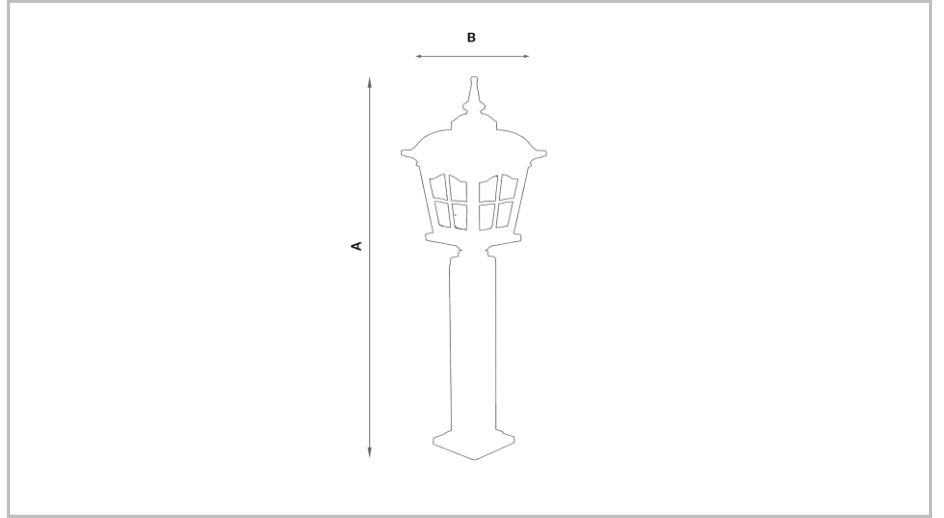

Epsilon Bollard

Pathway Lighting

LIGHT 34

Product Data Sheet

E27  IP55

Product description

Cast aluminium
Stainless steel screws
Chromate coating
Sandblasted glass diffuser
Electrostatic polyester powder coating
Protection Grade IP55
Electrical installation Class I

Lamp & Optics

E27 Socket

Application

	Power (W)	A	B
LGT.80.104.01	14 W	1000	240
LGT.80.104.02	E27	1000	240

We reserve the right to make technical changes without prior notice.

LIGHT34 AYDINLATMA SAN. TIC. LTD.
Ikitelli OSB Mutsan Sanayi Sitesi M8 Blok No:8
Basaksehir | Istanbul | Turkey | 34490