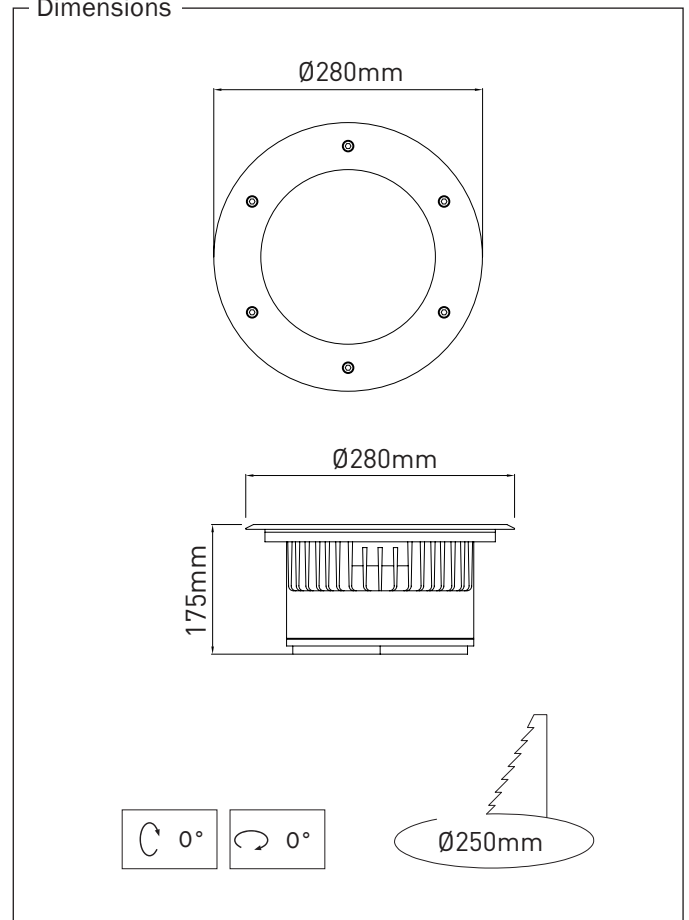

- Outdoor on floor luminaire with high protection class.
- Safe structures through the tempered pressure resistant glasses.
- Easy applicable luminaires through the inground recessed boxes.
- Max weight resistance : 3000 Kg.
- Led colour temperatures optionally 2700K, 3000K, 3500K, 4000K and 5000K.
- 316 grade Stainless steel frame.
- Asymmetric light distribution

Dimensions

Nebula-X Asymmetric / [LGT.120.100](#)

Order Code /	Led Type	System Power	No. of Leds	Lumen Tc=60°	Kelvin / Color
LGT.120.100.10	Power Led	15W	12	1800	2700K
LGT.120.100.11	Power Led	15W	12	1835	3000K
LGT.120.100.12	Power Led	15W	12	1873	3500K
LGT.120.100.13	Power Led	15W	12	1911	4000K
LGT.120.100.14	Power Led	15W	12	1970	6000K
LGT.120.100.15	Power Led	11W	12	819	Red
LGT.120.100.16	Power Led	16W	12	1275	Green
LGT.120.100.17	Power Led	15W	12	530	Blue
LGT.120.100.18	Power Led	11W	12	550	Amber