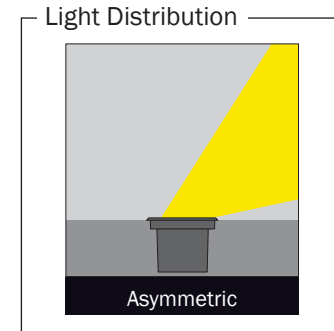

- Outdoor on floor luminaire with high protection class.
- Safe structures through the tempered pressure resistant glasses.
- Easy applicable luminaires through the inground recessed boxes.
- Max weight resistance : 3000 Kg.
- Led colour temperatures optionally 2700K, 3000K, 3500K, 4000K and 5000K.
- 316 grade Stainless steel frame.
- Asymmetric light distribution

Dimensions

Nebula-X Asymmetric / [LGT.120.100](#)

Order Code /	Led Type	System Power	No. of Leds	Lumen Tc=60°	Kelvin / Color
LGT.120.100.10	Power Led	15W	12	1800	2700K
LGT.120.100.11	Power Led	15W	12	1835	3000K
LGT.120.100.12	Power Led	15W	12	1873	3500K
LGT.120.100.13	Power Led	15W	12	1911	4000K
LGT.120.100.14	Power Led	15W	12	1970	6000K
LGT.120.100.15	Power Led	11W	12	819	Red
LGT.120.100.16	Power Led	16W	12	1275	Green
LGT.120.100.17	Power Led	15W	12	530	Blue
LGT.120.100.18	Power Led	11W	12	550	Amber