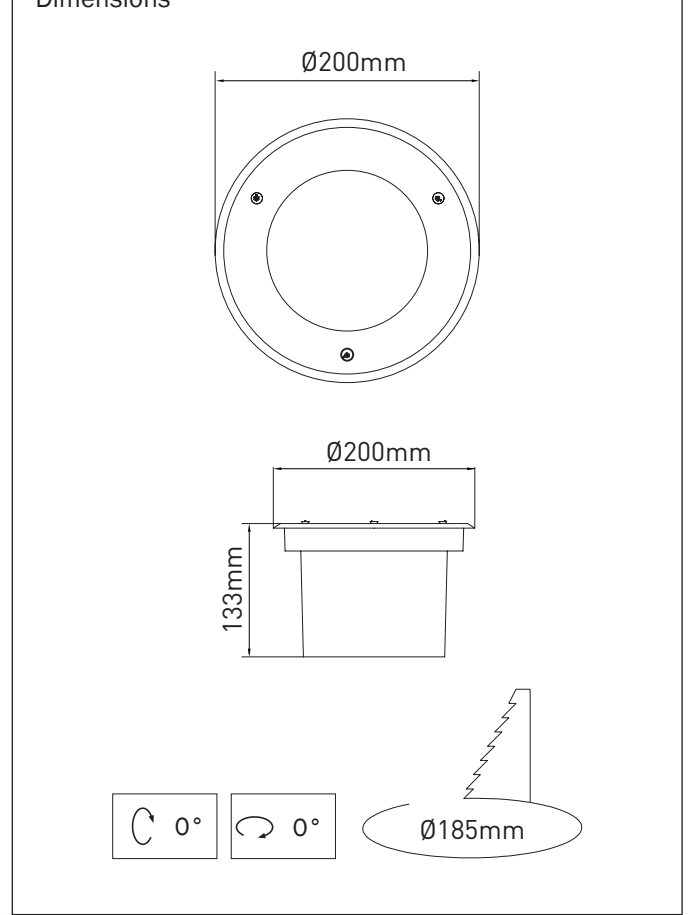

- Outdoor on floor luminaire with high protection class.
- Safe structures through the tempered pressure resistant glasses.
- Easy applicable luminaires through the inground recessed boxes.
- Max weight resistance : 3000 Kg.
- Led colour temperatures optionally 2700K, 3000K, 3500K, 4000K and 5000K.
- 316 grade Stainless steel frame.
- Asymmetric light distribution

Dimensions

Light Distribution

Nebula-L Asymmetric / [LGT.120.100](#)

Order Code /	Led Type	System Power	No. of Leds	Lumen Tc=60°	Kelvin / Color
LGT.120.100.30	Power Led	10W	9	1195	2700K
LGT.120.100.31	Power Led	10W	9	1220	3000K
LGT.120.100.32	Power Led	10W	9	1245	3500K
LGT.120.100.33	Power Led	10W	9	1271	4000K
LGT.120.100.34	Power Led	10W	9	1309	6000K
LGT.120.100.35	Power Led	8W	9	546	Red
LGT.120.100.36	Power Led	11W	9	814	Green
LGT.120.100.37	Power Led	10W	9	341	Blue
LGT.120.100.38	Power Led	8W	9	357	Amber