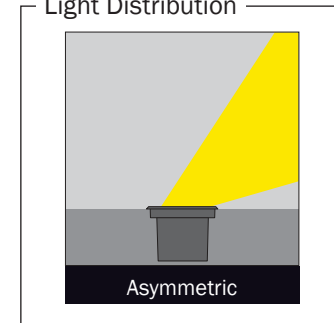

- Outdoor on floor luminaire with high protection class.
- Safe structures through the tempered pressure resistant glasses.
- Easy applicable luminaires through the inground recessed boxes.
- Max weight resistance : 3000 Kg.
- Led colour temperatures optionally 2700K, 3000K, 3500K, 4000K and 5000K.
- 316 grade Stainless steel frame.
- Asymmetric light distribution

Dimensions

Light Distribution

Nebula-L Asymmetric / [LGT.120.100](#)

Order Code /	Led Type	System Power	No. of Leds	Lumen Tc=60°	Kelvin / Color
LGT.120.100.30	Power Led	10W	9	1195	2700K
LGT.120.100.31	Power Led	10W	9	1220	3000K
LGT.120.100.32	Power Led	10W	9	1245	3500K
LGT.120.100.33	Power Led	10W	9	1271	4000K
LGT.120.100.34	Power Led	10W	9	1309	6000K
LGT.120.100.35	Power Led	8W	9	546	Red
LGT.120.100.36	Power Led	11W	9	814	Green
LGT.120.100.37	Power Led	10W	9	341	Blue
LGT.120.100.38	Power Led	8W	9	357	Amber