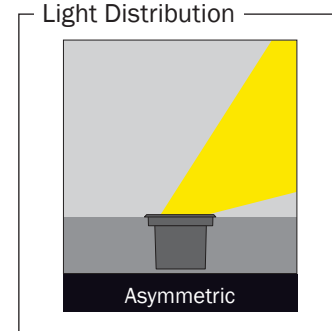

- Outdoor on floor luminaire with high protection class.
- Safe structures through the tempered pressure resistant glasses.
- Easy applicable luminaires through the inground recessed boxes.
- Max weight resistance : 3000 Kg.
- Led colour temperatures optionally 2700K, 3000K, 3500K, 4000K and 5000K.
- 316 grade Stainless steel frame.
- Asymmetric light distribution

Dimensions

Nebula-M Asymmetric /LGT.120.100

Order Code /	Led Type	System Power	No. of Leds	Lumen Tc=60°	Kelvin / Color
LGT.120.100.50	Power Led	7W	6	939	2700K
LGT.120.100.51	Power Led	7W	6	958	3000K
LGT.120.100.52	Power Led	7W	6	978	3500K
LGT.120.100.53	Power Led	7W	6	998	4000K
LGT.120.100.54	Power Led	7W	6	1028	6000K
LGT.120.100.55	Power Led	6W	6	430	Red
LGT.120.100.56	Power Led	8W	6	660	Green
LGT.120.100.57	Power Led	7W	6	278	Blue
LGT.120.100.58	Power Led	6W	6	289	Amber