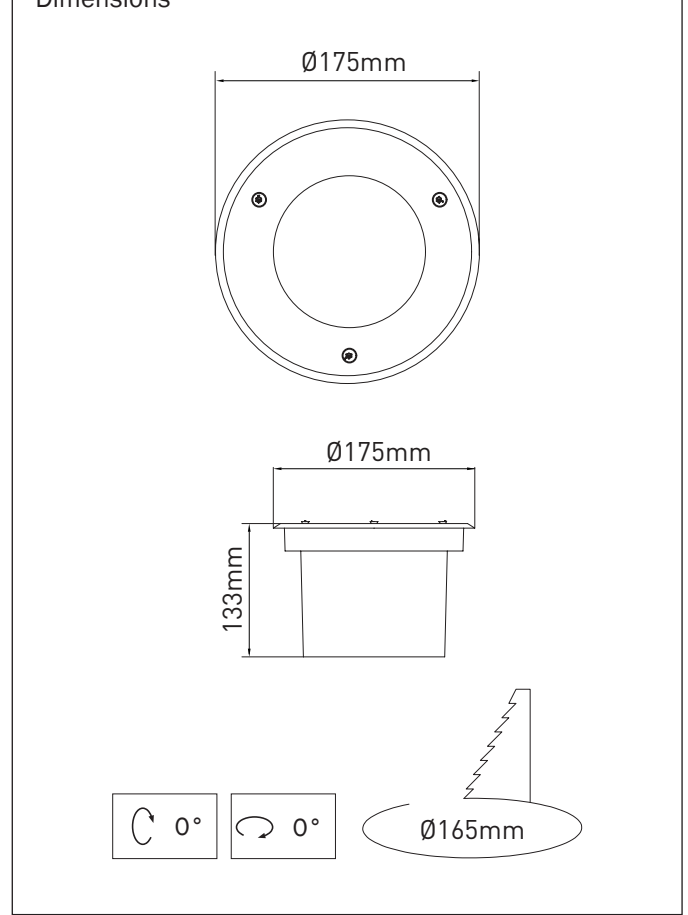

- Outdoor on floor luminaire with high protection class.
- Safe structures through the tempered pressure resistant glasses.
- Easy applicable luminaires through the inground recessed boxes.
- Max weight resistance : 3000 Kg.
- Led colour temperatures optionally 2700K, 3000K, 3500K, 4000K and 5000K.
- 316 grade Stainless steel frame.
- Asymmetric light distribution

Dimensions

Nebula-M Asymmetric /LGT.120.100

Order Code /	Led Type	System Power	No. of Leds	Lumen Tc=60°	Kelvin / Color
LGT.120.100.50	Power Led	7W	6	939	2700K
LGT.120.100.51	Power Led	7W	6	958	3000K
LGT.120.100.52	Power Led	7W	6	978	3500K
LGT.120.100.53	Power Led	7W	6	998	4000K
LGT.120.100.54	Power Led	7W	6	1028	6000K
LGT.120.100.55	Power Led	6W	6	430	Red
LGT.120.100.56	Power Led	8W	6	660	Green
LGT.120.100.57	Power Led	7W	6	278	Blue
LGT.120.100.58	Power Led	6W	6	289	Amber