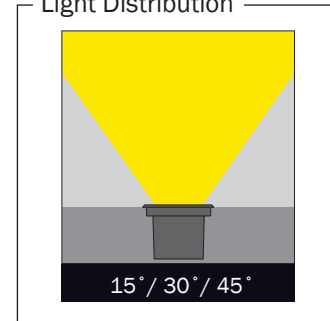

- Die-Cast Aluminium body.
- 316 grade stainless steel frame.
- Installation with plastic outer housing.
- Outer key enables fitting to tilt without opening inside.
- Mains voltage: 220-240V / 50-60Hz.
- Spot, medium and wide beam angles available.
- Max. Weight resistance : 2000KG
- Convenient to be used with COB led.
- Led colour temperatures are optionally 2700K, 3000K, 3500K, 4000K and 5000K.
- Thermal shock resistant safety glass.
- Weatherproof and durable silicone rubber gasket.
- All external screws are stainless steel.
- High colour consistency: <3 SDCM
- Up to 135lm/W efficiency.

Dimensions

Light Distribution

Meteor / [LGT.120.101](#)

Order Code	System Power	Kelvin / Color	Lumen Output	Dali Dimming Opt.	1-10V Dali Dimming Opt
LGT.120.101.01	6W	2700K	762	✓	✓
LGT.120.101.02	6W	3000K	778	✓	✓
LGT.120.101.03	6W	3500K	794	✓	✓
LGT.120.101.04	6W	4000K	810	✓	✓
LGT.120.101.05	6W	5000K	834	✓	✓