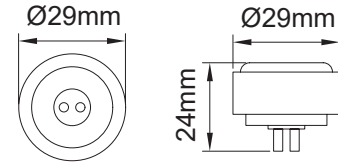

- Die-Cast Aluminium body.
- 316 grade stainless steel frame.
- Installation with plastic outer housing.
- Outer key enables fitting to tilt without opening inside.
- Mains voltage: 220-240V / 50-60Hz.
- Spot, medium and wide beam angles available.
- Max. Weight resistance : 2000KG
- Convenient to be used with COB led.
- Led colour temperatures are optionally 2700K, 3000K, 3500K, 4000K and 5000K.
- Thermal shock resistant safety glass.
- Weatherproof and durable silicone rubber gasket.
- All external screws are stainless steel.
- High colour consistency: <3 SDCM
- Up to 135lm/W efficiency.

Dimensions

Light Distribution

Meteor / [LGT.120.101](#)

Order Code	System Power	Kelvin / Color	Lumen Output	Dali Dimming Opt.	1-10V Dali Dimming Opt
LGT.120.101.01	6W	2700K	762	✓	✓
LGT.120.101.02	6W	3000K	778	✓	✓
LGT.120.101.03	6W	3500K	794	✓	✓
LGT.120.101.04	6W	4000K	810	✓	✓
LGT.120.101.05	6W	5000K	834	✓	✓