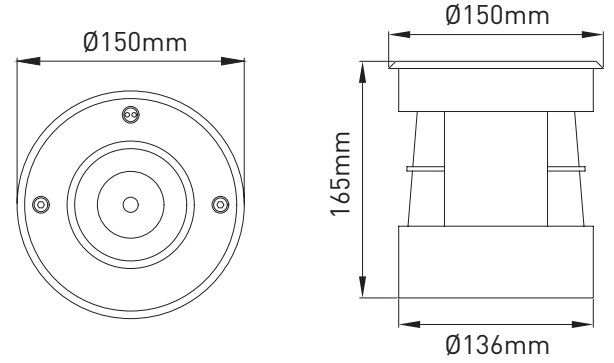

- Die-Cast Aluminium body.
- 316 grade stainless steel frame.
- Installation with plastic outer housing.
- Outer key enables fitting to tilt without opening inside.
- Mains voltage: 220-240V / 50-60Hz.
- Spot, medium and wide beam angles available.
- Max. Weight resistance : 2000KG
- Convenient to be used with COB led.
- Led colour temperatures are optionally 2700K, 3000K, 3500K, 4000K and 5000K.
- Thermal shock resistant safety glass.
- Weatherproof and durable silicone rubber gasket.
- All external screws are stainless steel.
- High colour consistency: <3 SDCM
- Up to 135lm/W efficiency.

Dimensions

Light Distribution

Meteor / [LGT.120.101](#)

Order Code	System Power	Kelvin / Color	Lumen Output	Dali Dimming Opt.	1-10V Dali Dimming Opt
LGT.120.101.01	6W	2700K	762	✓	✓
LGT.120.101.02	6W	3000K	778	✓	✓
LGT.120.101.03	6W	3500K	794	✓	✓
LGT.120.101.04	6W	4000K	810	✓	✓
LGT.120.101.05	6W	5000K	834	✓	✓