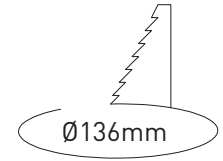

- Die-Cast Aluminium body.
- 316 grade stainless steel frame.
- Installation with plastic outer housing.
- Outer key enables fitting to tilt without opening inside.
- Mains voltage: 220-240V / 50-60Hz.
- Spot, medium and wide beam angles available.
- Max. Weight resistance : 2000KG
- Convenient to be used with COB led.
- Led colour temperatures are optionally 2700K, 3000K, 3500K, 4000K and 5000K.
- Thermal shock resistant safety glass.
- Weatherproof and durable silicone rubber gasket.
- All external screws are stainless steel.
- High colour consistency: <3 SDCM
- Up to 135lm/W efficiency.

Dimensions

Light Distribution

Meteor / [LGT.120.101](#)

Order Code	System Power	Kelvin / Color	Lumen Output	Dali Dimming Opt.	1-10V Dali Dimming Opt
LGT.120.101.01	6W	2700K	762	✓	✓
LGT.120.101.02	6W	3000K	778	✓	✓
LGT.120.101.03	6W	3500K	794	✓	✓
LGT.120.101.04	6W	4000K	810	✓	✓
LGT.120.101.05	6W	5000K	834	✓	✓