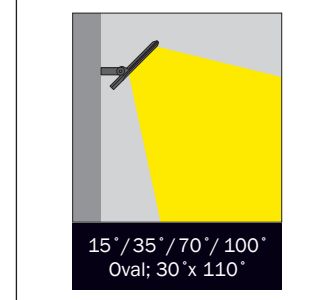

- Direct lighting luminaire for use with LEDs.
- Corrosion resistant die-cast aluminium body.
- Installation with bracket on floor, walls and ceiling surfaces.
- Mains voltage: 220-240V / 50-60Hz.
- Clever thermal design with internal cooling pins.
- Spot, medium, wide, wide flood and oval beam angles available.
- Led colour temperatures are optionally 2700K, 3000K, 3500K, 4000K and 6000K.
- Suitable for illumination up to 16 meter height.
- Optionally 2 cable entries for through-wiring of mains supply cable.
- Internal silicon gaskets ensure IP protection.
- All external screws are stainless steel.
- Double layer polyester powder paint resistant to corrosion and salt spray fog.
- Up to 148lm/W efficiency.
- High colour consistency: <3 SDCM
- Tunable White and RGBW options available.
- Stainless steel cable gland and mains cable provided with IP68 socket.
- Mechanical aiming lock.

Dimensions

Light Distribution

| | |
|--------------------|-----------------------------------|
| Code | LGT.110.107.03 |
| Light Color Source | 2700K-6000K Tunable White |
| LED Quantity | 63 |
| Beam Angle | 15°/35°/70°/100° / Oval: 30°x110° |
| Digital Interface | Standard DMX protocol |
| Wireless Control | CASAMBI |

| | |
|--------------------|-----------------------------------|
| Code | LGT.110.107.04 |
| Light Color Source | RGBW 4 in 1 Power Led |
| LED Quantity | 24 |
| Beam Angle | 15°/35°/70°/100° / Oval: 30°x110° |
| Digital Interface | Standard DMX protocol |