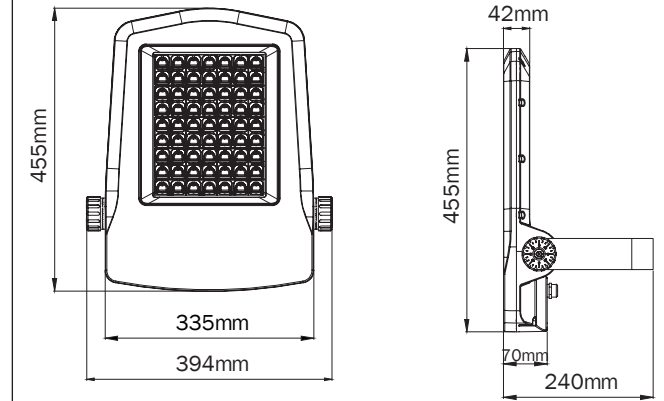

- Direct lighting luminaire for use with LEDs.
- Corrosion resistant die-cast aluminium body.
- Installation with bracket on floor, walls and ceiling surfaces.
- Mains voltage: 220-240V / 50-60Hz.
- Clever thermal design with internal cooling pins.
- Spot, medium, wide, wide flood and oval beam angles available.
- Led colour temperatures are optionally 2700K, 3000K, 3500K, 4000K and 6000K.
- Suitable for illumination up to 16 meter height.
- Optionally 2 cable entries for through-wiring of mains supply cable.
- Internal silicon gaskets ensure IP protection.
- All external screws are stainless steel.
- Double layer polyester powder paint resistant to corrosion and salt spray fog.
- Up to 148lm/W efficiency.
- High colour consistency: <3 SDCM
- Tunable White and RGBW options available.
- Stainless steel cable gland and mains cable provided with IP68 socket.
- Mechanical aiming lock.

Falcon PR / LGT.110.107

| Code | LGT.110.107.01 | LGT.110.107.02 |
|-------------------------------------|----------------|----------------|
| System Power | 100W | 125W |
| Lumen Output from Fixture CRI>80 | 2700K | 14010 |
| | 3000K | 14300 |
| | 3500K | 14585 |
| | 4000K | 14884 |
| | 6000K | 15330 |
| Driving Current | 500mA | 635mA |
| Dali Dimming Option | ✓ | ✓ |
| 1-10V Dimming Option | ✓ | ✓ |

Dimensions

Light Distribution

| | |
|--------------------|-----------------------------------|
| Code | LGT.110.107.03 |
| Light Color Source | 2700K-6000K Tunable White |
| LED Quantity | 63 |
| Beam Angle | 15°/35°/70°/100° / Oval: 30°x110° |
| Digital Interface | Standard DMX protocol |
| Wireless Control | CASAMBI |

| | |
|--------------------|-----------------------------------|
| Code | LGT.110.107.04 |
| Light Color Source | RGBW 4 in 1 Power Led |
| LED Quantity | 24 |
| Beam Angle | 15°/35°/70°/100° / Oval: 30°x110° |
| Digital Interface | Standard DMX protocol |