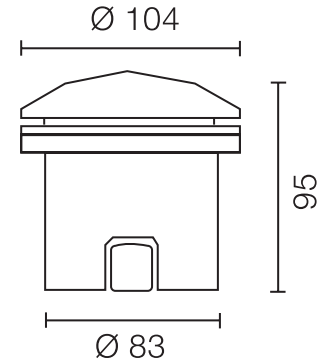

- Round luminaire for outdoor installation on wall.
- Installation: Luminaire is supplied with plastic outer installation box for easy mounting.
- The body is protected by a special antioxidizing treatment for a higher resistance against aggressive agents. Salt spray test being applied to ensure stability of finishing.
- The heat generated by the light source is dissipated by means of a passive cooling system.
- The luminaire is equipped with a piece of cable for mains to provide easy-to-make connection.
- Corrosion resistant die cast aluminium alloy.
- Weatherproof and durable silicone rubber gasket.
- Ultraviolet stabilized polyester powder coat in black, dark gray, light gray and white finish.
- Convenient to be used with SMD led.
- Double layer polyester powder paint resistant to corrosion and salt spray fog.
- High colour consistency: <3 SDCM

## Nova A / LGT.40.104

Code Kod	LGT.40.104.01	
System Power Sistem Gücü	4W	
Lumen Output from Fixture Armatür Çıkış Lümeni CRI>80	2700K	497
	3000K	507
	3500K	517
	4000K	528
	6000K	539

## Dimensions