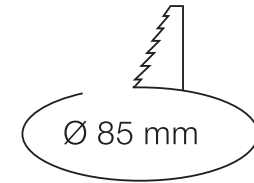

- Round luminaire for outdoor installation on wall.
- Installation: Luminaire is supplied with plastic outer installation box for easy mounting.
- The body is protected by a special antioxidizing treatment for a higher resistance against aggressive agents. Salt spray test being applied to ensure stability of finishing.
- The heat generated by the light source is dissipated by means of a passive cooling system.
- The luminaire is equipped with a piece of cable for mains to provide easy-to-make connection.
- Corrosion resistant die cast aluminium alloy.
- Weatherproof and durable silicone rubber gasket.
- Ultraviolet stabilized polyester powder coat in black, dark gray, light gray and white finish.
- Convenient to be used with SMD led.
- Double layer polyester powder paint resistant to corrosion and salt spray fog.
- High colour consistency: <3 SDCM

## Nova A / LGT.40.104

Code Kod	LGT.40.104.01	
System Power Sistem Gücü	4W	
Lumen Output from Fixture Armatür Çıkış Lümeni CRI>80	2700K	497
	3000K	507
	3500K	517
	4000K	528
	6000K	539

## Dimensions