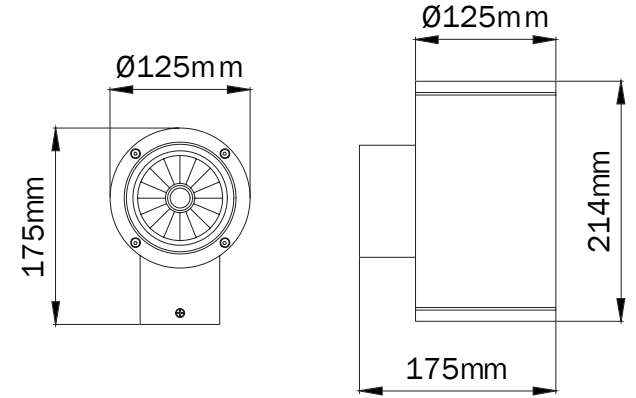

- Corrosion resistant die cast aluminium alloy.
- Installation with bracket on walls.
- Mains voltage: 220-240V / 50-60Hz.
- Spot, medium, wide and wide flood beam angles available.
- Convenient to be used with COB led.
- Led colour temperatures are optionally 2700K, 3000K, 3500K, 4000K and 5000K.
- Thermal shock resistant safety glass.
- Weatherproof and durable silicone rubber gasket.
- Ultraviolet stabilized polyester powder coat finish in white, black, dark gray and light gray finish.
- Luminaire can be installed in any burning position.
- Double layer polyester powder paint resistant to corrosion and salt spray fog.
- All external screws are stainless steel.
- High colour consistency: <3 SDCM
- Up to 143lm/W efficiency.

Koala Midi / [LGT.40.102](#)

Code	<a href="#">LGT.40.102.20</a>	
System Power	28W	
Lumen Output from Fixture	2700K	3765
	3000K	3840
	3500K	3920
	4000K	4000
	5000K	4120
Driving Current	700mA	
Dali Dimming Option	✓	
1-10V Dimming Option	✓	

### Dimensions