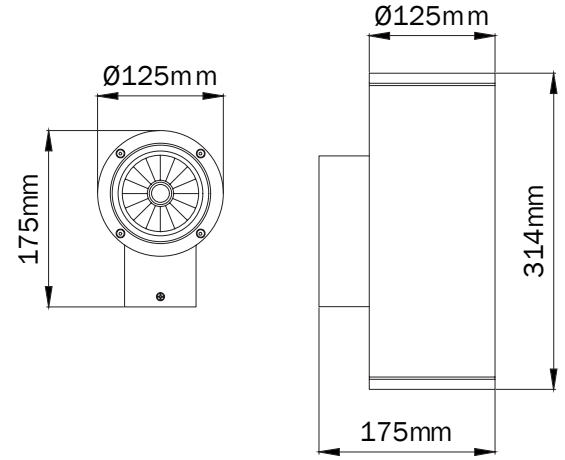

- Corrosion resistant die cast aluminium alloy.
- Installation with bracket on walls.
- Mains voltage: 220-240V / 50-60Hz.
- Spot, medium, wide and wide flood beam angles available.
- Convenient to be used with COB led.
- Led colour temperatures are optionally 2700K, 3000K, 3500K, 4000K and 5000K.
- Thermal shock resistant safety glass.
- Weatherproof and durable silicone rubber gasket.
- Ultraviolet stabilized polyester powder coat finish in white, black, dark gray and light gray finish.
- Double layer polyester powder paint resistant to corrosion and salt spray fog.
- All external screws are stainless steel.
- High colour consistency: <3 SDCM
- Up to 143lm/W efficiency.

### Dimensions

### Venus-MW / [LGT.40.102](#)

Code	<a href="#">LGT.40.102.30</a>	
System Power	2x28W	
Lumen Output from Fixture	2700K	2x3765
	3000K	2x3840
	3500K	2x3920
	4000K	2x4000
	5000K	2x4120
CRI>80		
Driving Current	700mA	
Dali Dimming Option	✓	
1-10V Dimming Option	✓	