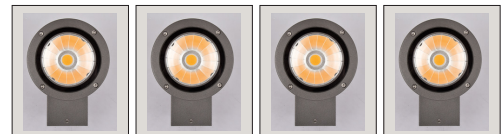

- Corrosion resistant die cast aluminium alloy.
- Installation with bracket on walls.
- Mains voltage: 220-240V / 50-60Hz.
- Spot, medium, wide and wide flood beam angles available.
- Convenient to be used with COB led.
- Led colour temperatures are optionally 2700K, 3000K, 3500K, 4000K and 5000K.
- Thermal shock resistant safety glass.
- Weatherproof and durable silicone rubber gasket.
- Ultraviolet stabilized polyester powder coat finish in white, black, dark gray and light gray finish.
- Double layer polyester powder paint resistant to corrosion and salt spray fog.
- All external screws are stainless steel.
- High colour consistency: <3 SDCM
- Up to 143lm/W efficiency.

### Dimensions

### Venus-MW / [LGT.40.102](#)

Code	<a href="#">LGT.40.102.30</a>	
System Power	2x28W	
Lumen Output from Fixture	2700K	2x3765
	3000K	2x3840
	3500K	2x3920
	4000K	2x4000
	5000K	2x4120
CRI>80		
Driving Current	700mA	
Dali Dimming Option	✓	
1-10V Dimming Option	✓	