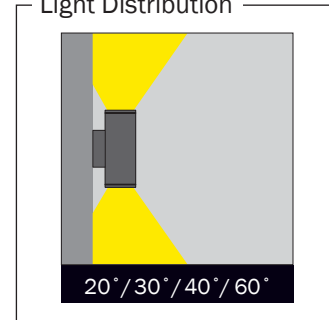

- Corrosion resistant die cast aluminium alloy.
- Installation with bracket on walls.
- Mains voltage: 220-240V / 50-60Hz.
- Spot, medium, wide and wide flood beam angles available.
- Convenient to be used with COB led.
- Led colour temperatures are optionally 2700K, 3000K, 3500K, 4000K and 5000K.
- Thermal shock resistant safety glass.
- Weatherproof and durable silicone rubber gasket.
- Ultraviolet stabilized polyester powder coat finish in white, black, dark gray and light gray finish.
- Double layer polyester powder paint resistant to corrosion and salt spray fog.
- All external screws are stainless steel.
- High colour consistency: <3 SDCM
- Up to 143lm/W efficiency.

### Dimensions

### Venus-MW / [LGT.40.102](#)

Code	<a href="#">LGT.40.102.30</a>	
System Power	2x28W	
Lumen Output from Fixture	2700K	2x3765
	3000K	2x3840
	3500K	2x3920
	4000K	2x4000
	5000K	2x4120
CRI>80		
Driving Current	700mA	
Dali Dimming Option	✓	
1-10V Dimming Option	✓	