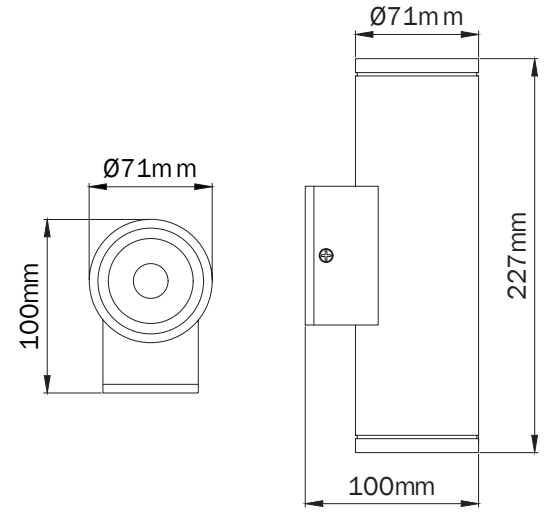

- Corrosion resistant die cast aluminium alloy.
- Installation with bracket on walls.
- Mains voltage: 220-240V / 50-60Hz.
- Spot, medium, wide and wide flood beam angles available.
- Convenient to be used with COB led.
- Led colour temperatures are optionally 2700K, 3000K, 3500K, 4000K and 5000K.
- Thermal shock resistant safety glass.
- Weatherproof and durable silicone rubber gasket.
- Ultraviolet stabilized polyester powder coat finish in white, black, dark gray and light gray finish.
- Double layer polyester powder paint resistant to corrosion and salt spray fog.
- All external screws are stainless steel.
- High colour consistency: <3 SDCM
- Up to 125lm/W efficiency.

Dimensions

Light Distribution

Venus-SW / LGT.40.102

Code	LGT.40.102.50	
System Power	2x14W	
Lumen Output from Fixture	2700K	2x1650
	3000K	2x1680
	3500K	2x1715
	4000K	2x1750
	5000K	2x1800
CRI>80		
Driving Current	350mA	
Dali Dimming Option	✓	
1-10V Dimming Option	✓	