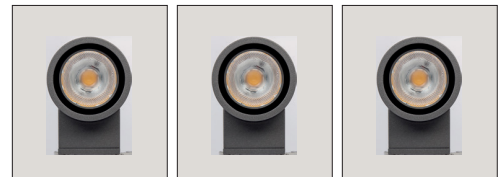

- Corrosion resistant die cast aluminium alloy.
- Installation with bracket on walls.
- Mains voltage: 220-240V / 50-60Hz.
- Spot, medium, wide and wide flood beam angles available.
- Convenient to be used with COB led.
- Led colour temperatures are optionally 2700K, 3000K, 3500K, 4000K and 5000K.
- Thermal shock resistant safety glass.
- Weatherproof and durable silicone rubber gasket.
- Ultraviolet stabilized polyester powder coat finish in white, black, dark gray and light gray finish.
- Double layer polyester powder paint resistant to corrosion and salt spray fog.
- All external screws are stainless steel.
- High colour consistency: <3 SDCM
- Up to 125lm/W efficiency.

Dimensions

Light Distribution

Venus-SW / LGT.40.102

Code	LGT.40.102.50	
System Power	2x14W	
Lumen Output from Fixture	2700K	2x1650
	3000K	2x1680
	3500K	2x1715
	4000K	2x1750
	5000K	2x1800
CRI>80		
Driving Current	350mA	
Dali Dimming Option	✓	
1-10V Dimming Option	✓	