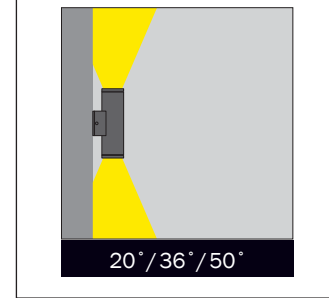

- Corrosion resistant die cast aluminium alloy.
- Installation with bracket on walls.
- Mains voltage: 220-240V / 50-60Hz.
- Spot, medium, wide and wide flood beam angles available.
- Convenient to be used with COB led.
- Led colour temperatures are optionally 2700K, 3000K, 3500K, 4000K and 5000K.
- Thermal shock resistant safety glass.
- Weatherproof and durable silicone rubber gasket.
- Ultraviolet stabilized polyester powder coat finish in white, black, dark gray and light gray finish.
- Double layer polyester powder paint resistant to corrosion and salt spray fog.
- All external screws are stainless steel.
- High colour consistency: <3 SDCM
- Up to 125lm/W efficiency.

Dimensions

Light Distribution

Venus-SW / LGT.40.102

Code	LGT.40.102.50	
System Power	2x14W	
Lumen Output from Fixture	2700K	2x1650
	3000K	2x1680
	3500K	2x1715
	4000K	2x1750
	5000K	2x1800
CRI>80		
Driving Current	350mA	
Dali Dimming Option	✓	
1-10V Dimming Option	✓	