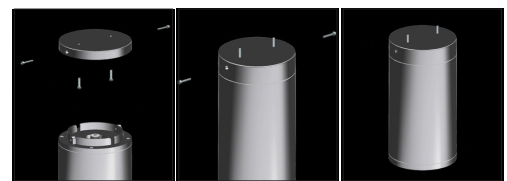

Light Distribution

- Surface mounting backplate first to be installed to the surface.
- Main body connected to the backplate and fixed with stainless fixation screws.