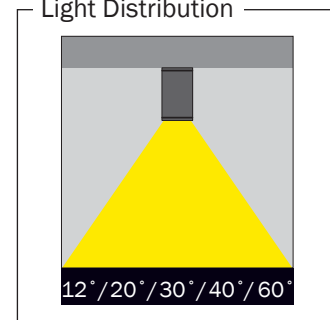

Three main dimensions available. 150mm for 40W high lumen output, 125mm for 28W medium level lumen output and 71mm for 14W low level lumen output. Specially processed safety glass prevents dirt and water from accumulating on the luminaires.

- Corrosion resistant die cast aluminium alloy.
- Installation with special base on ceiling.
- Mains voltage: 220-240V / 50-60Hz.
- Spot, medium, medium flood, wide and wide flood beam angles available.
- Convenient to be used with COB led.
- Led colour temperatures are optionally 2700K, 3000K, 3500K, 4000K and 5000K.
- Thermal shock resistant safety glass.
- Weatherproof and durable silicone rubber gasket.
- Ultraviolet stabilized polyester powder coat finish in white, black, dark gray and light gray finish.
- Double layer polyester powder paint resistant to corrosion and salt spray fog.
- All external screws are stainless steel.
- High colour consistency: <3 SDCM
- Up to 142lm/W efficiency.

Dimensions

Light Distribution

- Surface mounting backplate first to be installed to the surface.
- Main body connected to the backplate and fixed with stainless fixation screws.

- Corrosion resistant die cast aluminium alloy.
- Installation with special base on ceiling.
- Mains voltage: 220-240V / 50-60Hz.
- Spot, medium, wide and wide flood beam angles available.
- Convenient to be used with COB led.
- Led colour temperatures are optionally 2700K, 3000K, 3500K, 4000K and 5000K.
- Thermal shock resistant safety glass.
- Weatherproof and durable silicone rubber gasket.
- Ultraviolet stabilized polyester powder coat finish in white, black, dark gray and light gray finish.
- Double layer polyester powder paint resistant to corrosion and salt spray fog.
- All external screws are stainless steel.
- High colour consistency: <3 SDCM
- Up to 139lm/W efficiency.