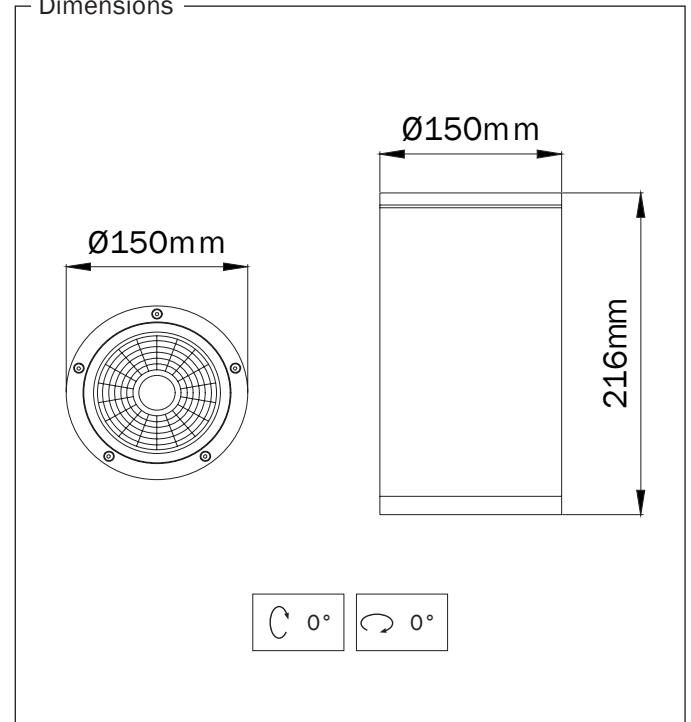

Three main dimensions available. 150mm for 40W high lumen output, 125mm for 28W medium level lumen output and 71mm for 14W low level lumen output. Specially processed safety glass prevents dirt and water from accumulating on the luminaires.

Dimensions

Light Distribution

- Surface mounting backplate first to be installed to the surface.
- Main body connected to the backplate and fixed with stainless fixation screws.

- Corrosion resistant die cast aluminium alloy.
- Installation with special base on ceiling.
- Mains voltage: 220-240V / 50-60Hz.
- Spot, medium, wide and wide flood beam angles available.
- Convenient to be used with COB led.
- Led colour temperatures are optionally 2700K, 3000K, 3500K, 4000K and 5000K.
- Thermal shock resistant safety glass.
- Weatherproof and durable silicone rubber gasket.
- Ultraviolet stabilized polyester powder coat finish in white, black, dark gray and light gray finish.
- Double layer polyester powder paint resistant to corrosion and salt spray fog.
- All external screws are stainless steel.
- High colour consistency: <3 SDCM
- Up to 139lm/W efficiency.

Dimensions

Light Distribution

- Surface mounting backplate first to be installed to the surface.
- Main body connected to the backplate and fixed with stainless fixation screws.