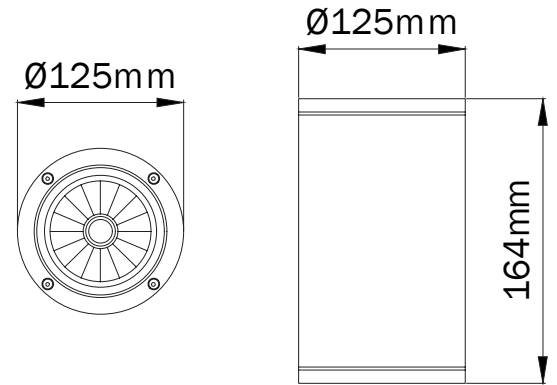

Dimensions