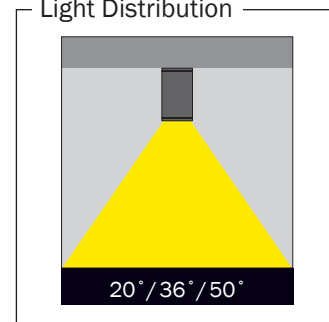

Light Distribution

- Surface mounting backplate first to be installed to the surface.
- Main body connected to the backplate and fixed with stainless fixation screws.