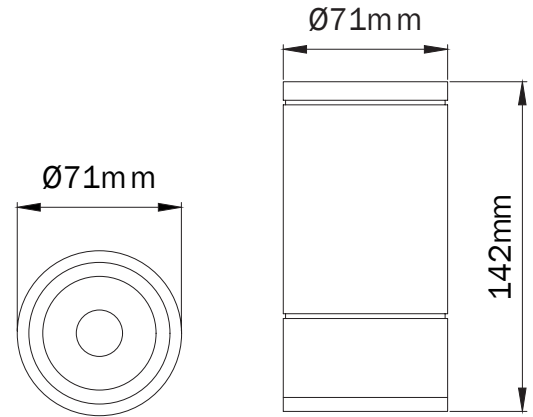

Three main dimensions available. 150mm for 40W high lumen output, 125mm for 28W medium level lumen output and 71mm for 14W low level lumen output. Specially processed safety glass prevents dirt and water from accumulating on the luminaires.

Dimensions

Light Distribution

- Surface mounting backplate first to be installed to the surface.
- Main body connected to the backplate and fixed with stainless fixation screws.

- Corrosion resistant die cast aluminium alloy.
- Installation with special base on ceiling.
- Mains voltage: 220-240V / 50-60Hz.
- Spot, medium, wide and wide flood beam angles available.
- Convenient to be used with COB led.
- Led colour temperatures are optionally 2700K, 3000K, 3500K, 4000K and 5000K.
- Thermal shock resistant safety glass.
- Weatherproof and durable silicone rubber gasket.
- Ultraviolet stabilized polyester powder coat finish in white, black, dark gray and light gray finish.
- Double layer polyester powder paint resistant to corrosion and salt spray fog.
- All external screws are stainless steel.
- High colour consistency: <3 SDCM
- Up to 125lm/W efficiency.

Dimensions

Light Distribution

- Surface mounting backplate first to be installed to the surface.
- Main body connected to the backplate and fixed with stainless fixation screws.