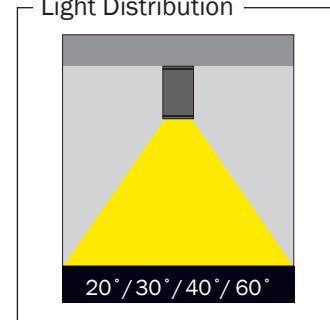

Three main dimensions available. 150mm for 40W high lumen output, 125mm for 28W medium level lumen output and 71mm for 14W low level lumen output. Specially processed safety glass prevents dirt and water from accumulating on the luminaires.

Dimensions

Light Distribution

- Surface mounting backplate first to be installed to the surface.
- Main body connected to the backplate and fixed with stainless fixation screws.

- Corrosion resistant die cast aluminium alloy.
- Installation with special base on ceiling.
- Mains voltage: 220-240V / 50-60Hz.
- Spot, medium, wide and wide flood beam angles available.
- Convenient to be used with COB led.
- Led colour temperatures are optionally 2700K, 3000K, 3500K, 4000K and 5000K.
- Thermal shock resistant safety glass.
- Weatherproof and durable silicone rubber gasket.
- Ultraviolet stabilized polyester powder coat finish in white, black, dark gray and light gray finish.
- Double layer polyester powder paint resistant to corrosion and salt spray fog.
- All external screws are stainless steel.
- High colour consistency: <3 SDCM
- Up to 139lm/W efficiency.

Dimensions

Light Distribution

- Surface mounting backplate first to be installed to the surface.
- Main body connected to the backplate and fixed with stainless fixation screws.

- Corrosion resistant die cast aluminium alloy.
- Installation with special base on ceiling.
- Mains voltage: 220-240V / 50-60Hz.
- Spot, medium, wide and wide flood beam angles available.
- Convenient to be used with COB led.
- Led colour temperatures are optionally 2700K, 3000K, 3500K, 4000K and 5000K.
- Thermal shock resistant safety glass.
- Weatherproof and durable silicone rubber gasket.
- Ultraviolet stabilized polyester powder coat finish in white, black, dark gray and light gray finish.
- Double layer polyester powder paint resistant to corrosion and salt spray fog.
- All external screws are stainless steel.
- High colour consistency: <3 SDCM
- Up to 125lm/W efficiency.