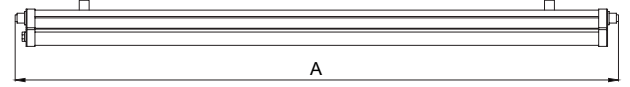

Dimensions

- Polycarbonate PMMA body.
- Mains voltage: 220-240V / 50-60Hz.
- Clever thermal design.
- 1-10V, DALI and switch dimming options available upon request.
- Opal diffuser.
- Emergency kit system can be integrated.
- Easy mounting by practical metal clips.
- Led colour temperatures are optionally 2700K, 3000K, 3500K, 4000K and 5000K.
- Weatherproof and durable silicone rubber gasket.
- High colour consistency: <3 SDCM
- Up to 126lm/W efficiency.

Light Distribution

Polaris-I / [LGT.140.102](#)

Code	LGT.140.102.01	LGT.140.102.02	LGT.140.102.03	LGT.140.102.04
System Power	20W	40W	25W	50W
Lumen Output from Fixture CRI>80	2700K	2369	4700	2984
	3000K	2417	4796	3045
	3500K	2465	4894	3106
	4000K	2517	4994	3170
	6000K	2592	5144	3265
Length (A)	1224mm	1224mm	1524mm	1524mm
Mains Switch Dim Option	✓	✓	✓	✓
1-10V Dimming Option	✓	✓	✓	✓
Dali Dimming Option	✓	✓	✓	✓