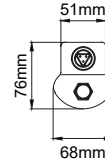

Dimensions

- Polycarbonate PMMA body.
- Mains voltage: 220-240V / 50-60Hz.
- Clever thermal design.
- 1-10V, DALI and switch dimming options available upon request.
- Opal diffuser.
- Emergency kit system can be integrated.
- Easy mounting by practical metal clips.
- Led colour temperatures are optionally 2700K, 3000K, 3500K, 4000K and 5000K.
- Weatherproof and durable silicone rubber gasket.
- High colour consistency: <3 SDCM
- Up to 126lm/W efficiency.

Light Distribution

Polaris-I / [LGT.140.102](#)

Code	LGT.140.102.01	LGT.140.102.02	LGT.140.102.03	LGT.140.102.04
System Power	20W	40W	25W	50W
Lumen Output from Fixture CRI>80	2700K	2369	4700	2984
	3000K	2417	4796	3045
	3500K	2465	4894	3106
	4000K	2517	4994	3170
	6000K	2592	5144	3265
Length (A)	1224mm	1224mm	1524mm	1524mm
Mains Switch Dim Option	✓	✓	✓	✓
1-10V Dimming Option	✓	✓	✓	✓
Dali Dimming Option	✓	✓	✓	✓