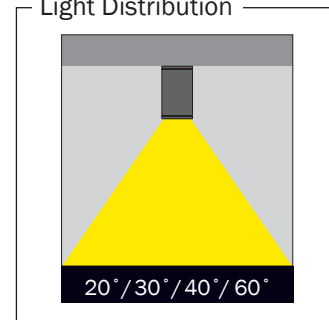

- Corrosion resistant die cast aluminium alloy.
- Installation with special base on ceiling.
- Mains voltage: 220-240V / 50-60Hz.
- Spot, medium, wide and wide flood beam angles available.
- Convenient to be used with COB led.
- Led colour temperatures are optionally 2700K, 3000K, 3500K, 4000K and 5000K.
- Thermal shock resistant safety glass.
- Weatherproof and durable silicone rubber gasket.
- Ultraviolet stabilized polyester powder coat finish in white, black, dark gray and light gray finish.
- Double layer polyester powder paint resistant to corrosion and salt spray fog.
- All external screws are stainless steel.
- High colour consistency: <3 SDCM
- Up to 139lm/W efficiency.

Venus-L / [LGT.140.100](#)

Code	LGT.140.100.10	
System Power	28W	
Lumen Output from Fixture	2700K	3668
	3000K	3744
	3500K	3820
	4000K	3898
	5000K	4015
CRI>80		
Driving Current	700mA	
Dali Dimming Option	✓	
1-10V Dimming Option	✓	

Dimensions

Light Distribution

- Surface mounting backplate first to be installed to the surface.
- Main body connected to the backplate and fixed with stainless fixation screws.