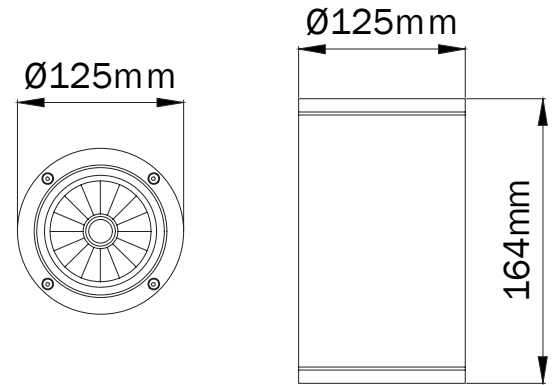

- Corrosion resistant die cast aluminium alloy.
- Installation with special base on ceiling.
- Mains voltage: 220-240V / 50-60Hz.
- Spot, medium, wide and wide flood beam angles available.
- Convenient to be used with COB led.
- Led colour temperatures are optionally 2700K, 3000K, 3500K, 4000K and 5000K.
- Thermal shock resistant safety glass.
- Weatherproof and durable silicone rubber gasket.
- Ultraviolet stabilized polyester powder coat finish in white, black, dark gray and light gray finish.
- Double layer polyester powder paint resistant to corrosion and salt spray fog.
- All external screws are stainless steel.
- High colour consistency: <3 SDCM
- Up to 139lm/W efficiency.

Venus-L / [LGT.140.100](#)

Code	LGT.140.100.10	
System Power	28W	
Lumen Output from Fixture	2700K	3668
	3000K	3744
	3500K	3820
	4000K	3898
	5000K	4015
CRI>80		
Driving Current	700mA	
Dali Dimming Option	✓	
1-10V Dimming Option	✓	

Dimensions

Light Distribution

- Surface mounting backplate first to be installed to the surface.
- Main body connected to the backplate and fixed with stainless fixation screws.