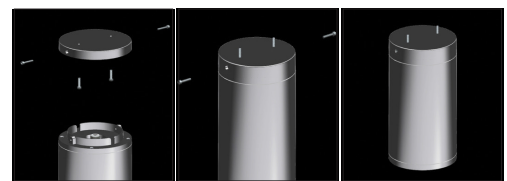

- Corrosion resistant die cast aluminium alloy.
- Installation with special base on ceiling.
- Mains voltage: 220-240V / 50-60Hz.
- Spot, medium, wide and wide flood beam angles available.
- Convenient to be used with COB led.
- Led colour temperatures are optionally 2700K, 3000K, 3500K, 4000K and 5000K.
- Thermal shock resistant safety glass.
- Weatherproof and durable silicone rubber gasket.
- Ultraviolet stabilized polyester powder coat finish in white, black, dark gray and light gray finish.
- Double layer polyester powder paint resistant to corrosion and salt spray fog.
- All external screws are stainless steel.
- High colour consistency: <3 SDCM
- Up to 139lm/W efficiency.

Venus-L / [LGT.140.100](#)

Code	LGT.140.100.10	
System Power	28W	
Lumen Output from Fixture	2700K	3668
	3000K	3744
	3500K	3820
	4000K	3898
	5000K	4015
CRI>80		
Driving Current	700mA	
Dali Dimming Option	✓	
1-10V Dimming Option	✓	

Dimensions

Light Distribution

- Surface mounting backplate first to be installed to the surface.
- Main body connected to the backplate and fixed with stainless fixation screws.